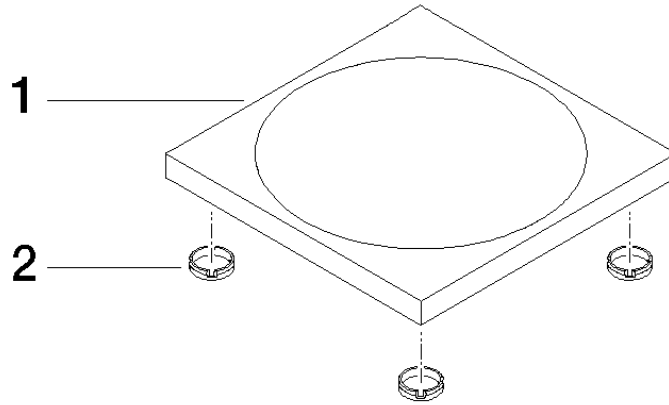

Soap dish free-standing model - Chrome

IMO

84 410 780

• 119 x 119 x 10 mm

Fits: IMO, LULU, MEM, TARA, LISSÉ, META, CYO

	Chrome	84 410 780-00
	Brushed Platinum	84 410 780-06
	Platinum	84 410 780-08
	Dark Chrome	84 410 780-19
	Light Gold	84 410 780-26
	Brushed Light Gold	84 410 780-27
	Brushed Durabronze (23kt Gold)	84 410 780-28
	Matte Black	84 410 780-33
	Brushed Bronze	84 410 780-42
	Brushed Champagne (22kt Gold)	84 410 780-46
	Champagne (22kt Gold)	84 410 780-47
	Brushed Chrome	84 410 780-93
	Brushed Dark Platinum	84 410 780-99

84 410 780

mm [inches]

84 410 780

Parts for other finishes can be found here: Brushed Platinum