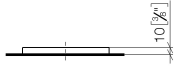

Soap dish free-standing model - Chrome

IMO

84 410 780

• 119 x 119 x 10 mm

Fits: IMO, LULU, MEM, TARA, LISSÉ, META, CYO

	Chrome	84 410 780-00
	Brushed Platinum	84 410 780-06
	Platinum	84 410 780-08
	Dark Chrome	84 410 780-19
	Light Gold	84 410 780-26
	Brushed Light Gold	84 410 780-27
	Brushed Durabronze (23kt Gold)	84 410 780-28
	Matte Black	84 410 780-33
	Brushed Bronze	84 410 780-42
	Brushed Champagne (22kt Gold)	84 410 780-46
	Champagne (22kt Gold)	84 410 780-47
	Brushed Chrome	84 410 780-93
	Brushed Dark Platinum	84 410 780-99

84 410 780

mm [inches]

84 410 780

Parts for other finishes can be found here: Brushed Platinum